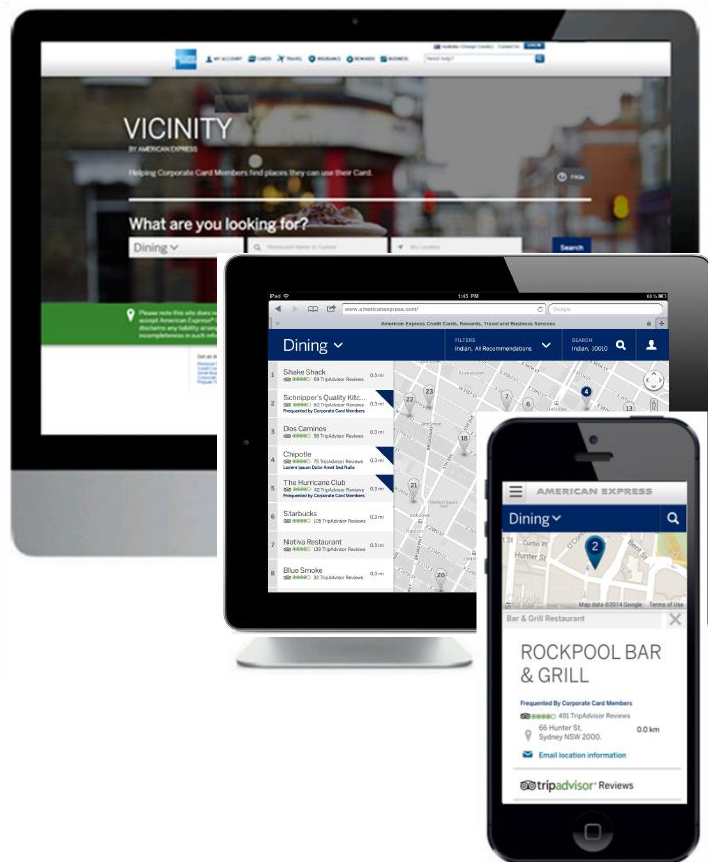

Overview of *Vicinity by American Express*

American Express has developed a responsive site that Corporate Card Members can use to locate accepting and frequented merchants in Singapore, Australia, the US and the UK.

Overview & Key Features

- Locate accepting merchants in key T&E categories:
 - Restaurants, Hotels & ATMs
 - In Singapore, Australia, the US and the UK
- Highlight restaurants and hotels frequented by American Express Corporate Card Members
- Added insight with TripAdvisor® ratings and reviews on select merchants
- Available on mobile, tablet and desktop

Visit: www.amexvicinity.com

Key Features

Find restaurants, hotels & ATMs, read TripAdvisor recommendations and discover places 'Frequented by Corporate Card Members'.

Welcome

List View

Merchant Details

Filter

- Find Merchants Nearby
 - Search a Location

- Dynamic Map
- Scrollable List

- Merchant Name
- TripAdvisor Rating & Reviews (if available)
- Frequented by Corporate Card Members

- Browse by Category and Subcategory
- Ability to filter for recommended merchants only