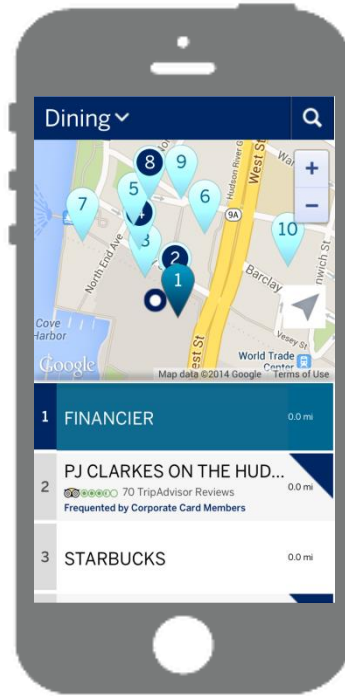

Overview & Key Features

- Locate accepting merchants in key T&E categories:
 - Restaurants, Hotels & ATMs
 - In Singapore, Australia, the US and the UK
- Highlight restaurants and hotels frequented by American Express Corporate Card Members
- Added insight with TripAdvisor® ratings and reviews on select merchants
- Available on mobile, tablet and desktop

Visit: www.amexvicinity.com

Key Features

Find restaurants, hotels & ATMs, read TripAdvisor recommendations and discover places 'Frequented by Corporate Card Members'.

Welcome

List View

Merchant Details

Filter

- Find Merchants Nearby
 - Search a Location

- Dynamic Map
- Scrollable List

- Merchant Name
- TripAdvisor Rating & Reviews (if available)
- Frequented by Corporate Card Members

- Browse by Category and Subcategory
- Ability to filter for recommended merchants only